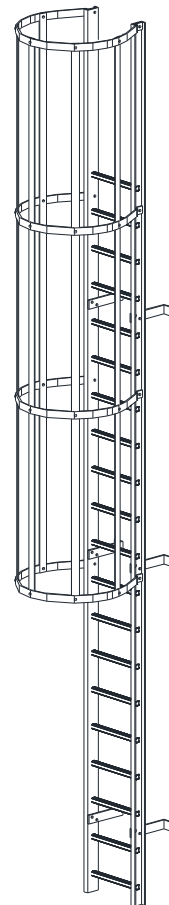

Mounting

The IM-SL (Simple Ladder) is freely movable, so it can't be mounted.

The IM-FL (Fixed Ladder) can be fixed with moulded anchor brackets.

The IM-CL (Caged Ladder) is fixed in the same way as the FL.