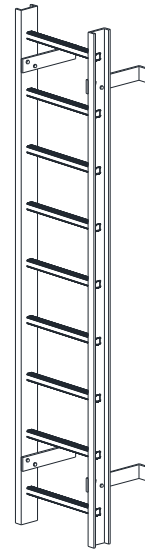

There are three different types of ladders. The first type is the **IM-SL** (Simple Ladder). This ladder is not fixed, so it's freely movable. The second type is the **IM-FL** (Fixed Ladder). It's the same ladder as the IM-SL, but it is delivered with wall mounting kits. The last type is the **IM-CL**. The abbreviation stands for "Caged Ladder".

The ladder will be assembled, the cage and wall mounting kits will delivered separately to prevent damage during transport.

Standard dimensions / data:

- Diameter cage: Ø 710 mm.
- Ladder rung: antiskid square rung 31x30mm
- Rung distance: 250 mm.
- Width between stringers: 500, 400 mm.
- Max. distance between wall supports: 2500 mm.
- Mounting materials: RVS-A4.

Modules

10 standard modules are available for "Simple Ladder" series:

- ❖ IM-SL-10
- ❖ IM-SL-15
- ❖ IM-SL-20
- ❖ IM-SL-25
- ❖ IM-SL-30
- ❖ IM-SL-35
- ❖ IM-SL-40
- ❖ IM-SL-45
- ❖ IM-SL-50
- ❖ IM-SL-60

IM = InterModule®
SL = Simple Ladder series
15 = length (1,5 m)

10 standard modules are available for "Fixed Ladder" series:

- ❖ IM-FL-10
- ❖ IM-FL-15
- ❖ IM-FL-20
- ❖ IM-FL-25
- ❖ IM-FL-30
- ❖ IM-FL-35
- ❖ IM-FL-40
- ❖ IM-FL-45
- ❖ IM-FL-50
- ❖ IM-FL-60

IM = InterModule®
FL = Fixed Ladder series
15 = length (1,5 m)