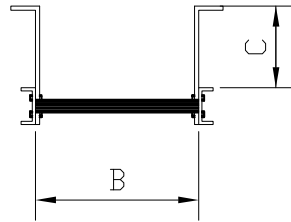

Intermodule® Fixed Ladder IM-FL series

03	Moulded anchor bracket
02	Rung 30x31 mm
01	Ladder stile U-90x35 mm

D	max. 2500 mm
C	max. 200 mm
B	500mm, 400 mm
A	250 mm
L	max. 6000 mm

Quality: ISO-FR
Colour: Yellow

1.	MSO		13-06-2012
REV.	BY	APP.BY	DATE

FABRICATION TOLERANCES UNLESS NOTED OTHERWISE

Dimensions according to STN EN ISO 14122-4:2016

DO NOT STACK TOLERANCES

Intermodule® Ladders		
DRAWING DESCRIPTION: IM-FL Series		
DRAWN: MSO	SCALE: n/a	W.O.NO.: -
APPROVED: -	DATE: 01-01-2017	DWGSH: -
BID BY: -		REV: 2