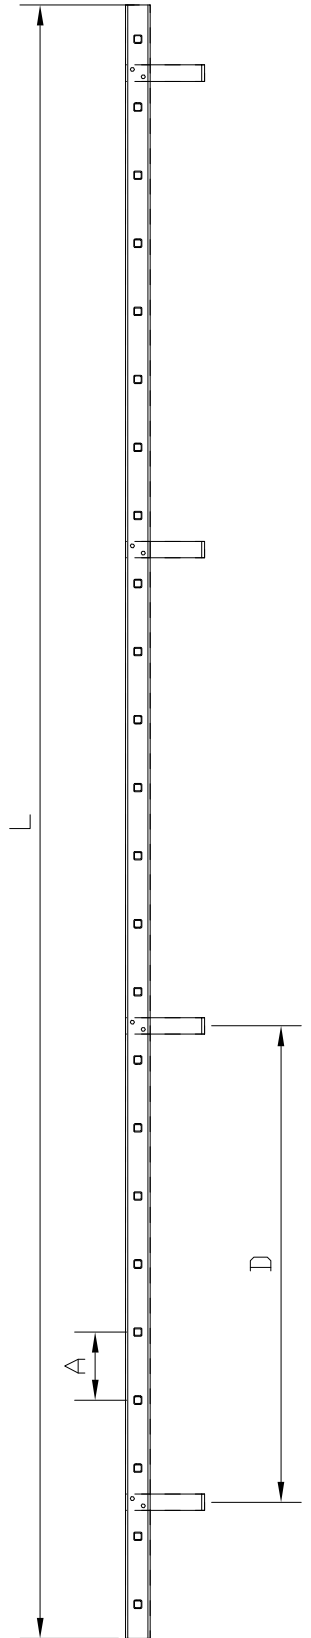

Intermodule® Fixed Ladder IM-FL series

03	Moulded anchor bracket
02	Rung 30x31 mm
01	Ladder stile U-90x35 mm

D	max. 2500 mm
C	max. 200 mm
B	500mm, 400 mm
A	250 mm
L	max. 6000 mm

Quality: ISO-FR
Colour: Yellow

1.	MSO		13-06-2012
REV.	BY	APP.BY	DATE

FABRICATION TOLERANCES UNLESS NOTED OTHERWISE

Dimensions according to STN EN ISO 14122-4:2016

DO NOT STACK TOLERANCES

Intermodule® Ladders		
DRAWING DESCRIPTION: IM-FL Series		
DRAWN: MSO	SCALE: n/a	W.O.NO.: -
APPROVED: -	DATE: 01-01-2017	DWGSH: -
BID BY: -		REV: 2