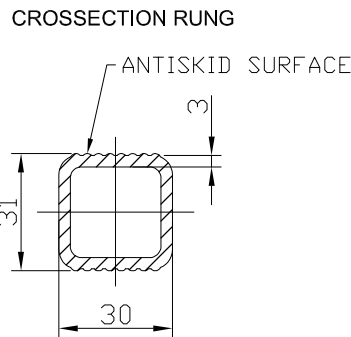

Intermodule® Fixed Ladder IM-FL series

03	Moulded anchor bracket
02	Rung 30x31 mm
01	Ladder stile U-90x35 mm

D	max. 2500 mm
C	max. 200 mm
B	500mm, 400 mm
A	250 mm
L	max. 6000 mm

Quality: ISO-FR
Colour: Yellow

1.	MSO		13-06-2012
REV.	BY	APP.BY	DATE

FABRICATION TOLERANCES UNLESS NOTED OTHERWISE

Dimensions according to STN EN ISO 14122-4:2016

DO NOT STACK TOLERANCES

Intermodule® Ladders		
DRAWING DESCRIPTION: IM-FL Series		
DRAWN: MSO	SCALE: n/a	W.O.NO.: -
APPROVED: -	DATE: 01-01-2017	DWGSH: -
BID BY: -		REV: 2