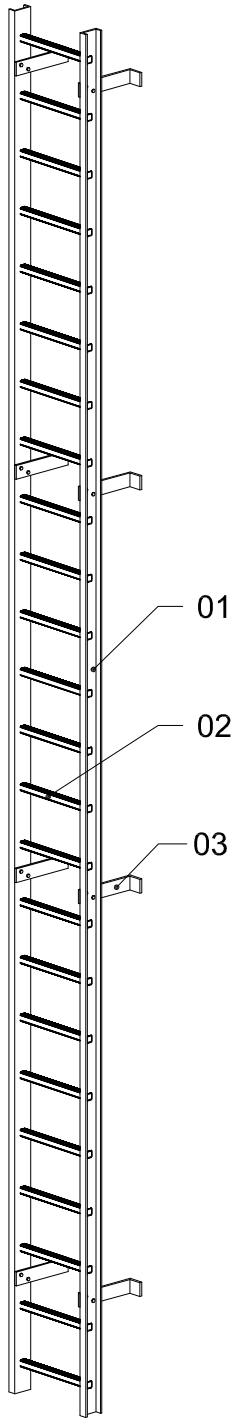

Intermodule® Fixed Ladder IM-FL series

03	Moulded anchor bracket
02	Rung 30x31 mm
01	Ladder stile U-90x35 mm

D	max. 2500 mm
C	max. 200 mm
B	500mm, 400 mm
A	250 mm
L	max. 6000 mm

Quality: ISO-FR
Colour: Yellow

1.	MSO		13-06-2012
REV.	BY	APP.BY	DATE

FABRICATION TOLERANCES UNLESS NOTED OTHERWISE

Dimensions according to STN EN ISO 14122-4:2016

DO NOT STACK TOLERANCES

Intermodule® Ladders		
DRAWING DESCRIPTION: IM-FL Series		
DRAWN: MSO	SCALE: n/a	W.O.NO.: -
APPROVED: -	DATE: 01-01-2017	DWGSH: -
BID BY: -		REV: 2